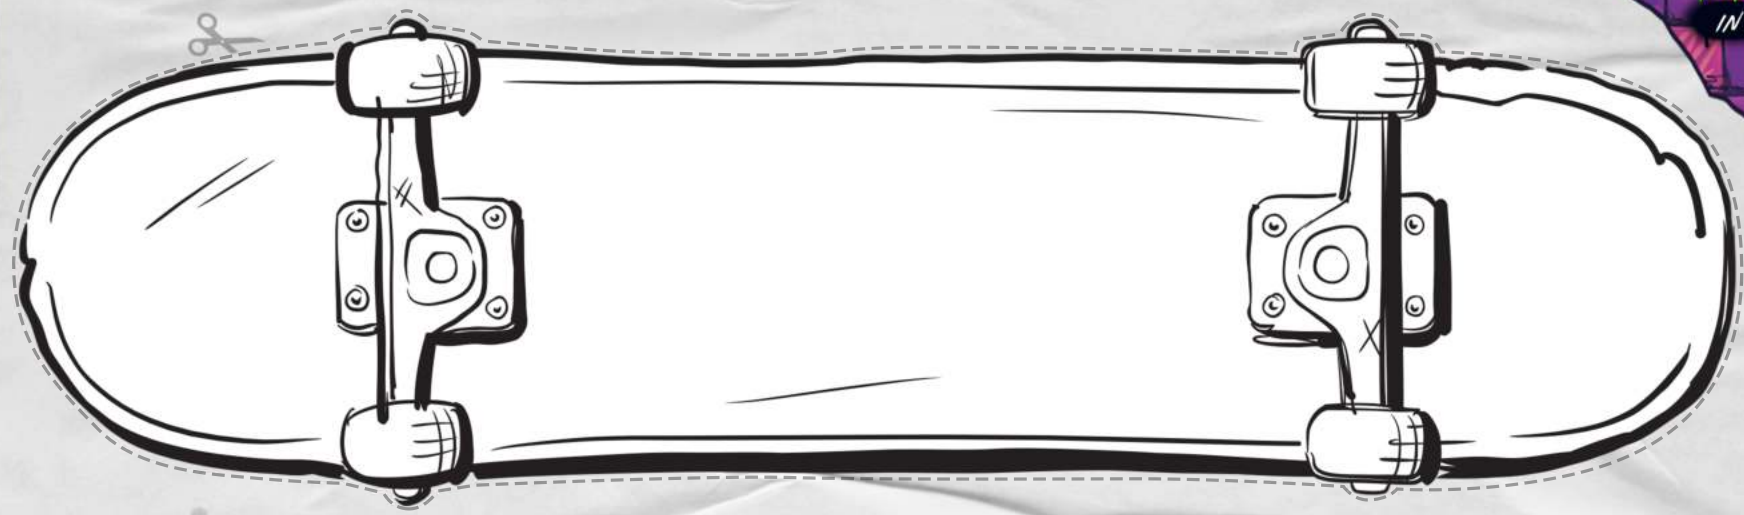

SK 8R TVRTLE!

KICK IT IN STYLE!
COLOR IN AND DECORATE THIS
TRICKED-OUT TURTLES SKATEBOARD.
WITH HELP FROM AN ADULT, CUT OUT THE
DECALS AND GLUE THEM TO YOUR DESIGN.

Caution: Use scissors with adult supervision and always keep blades away from fingers and body. Cut pieces may have functional sharp edges so handle with care.