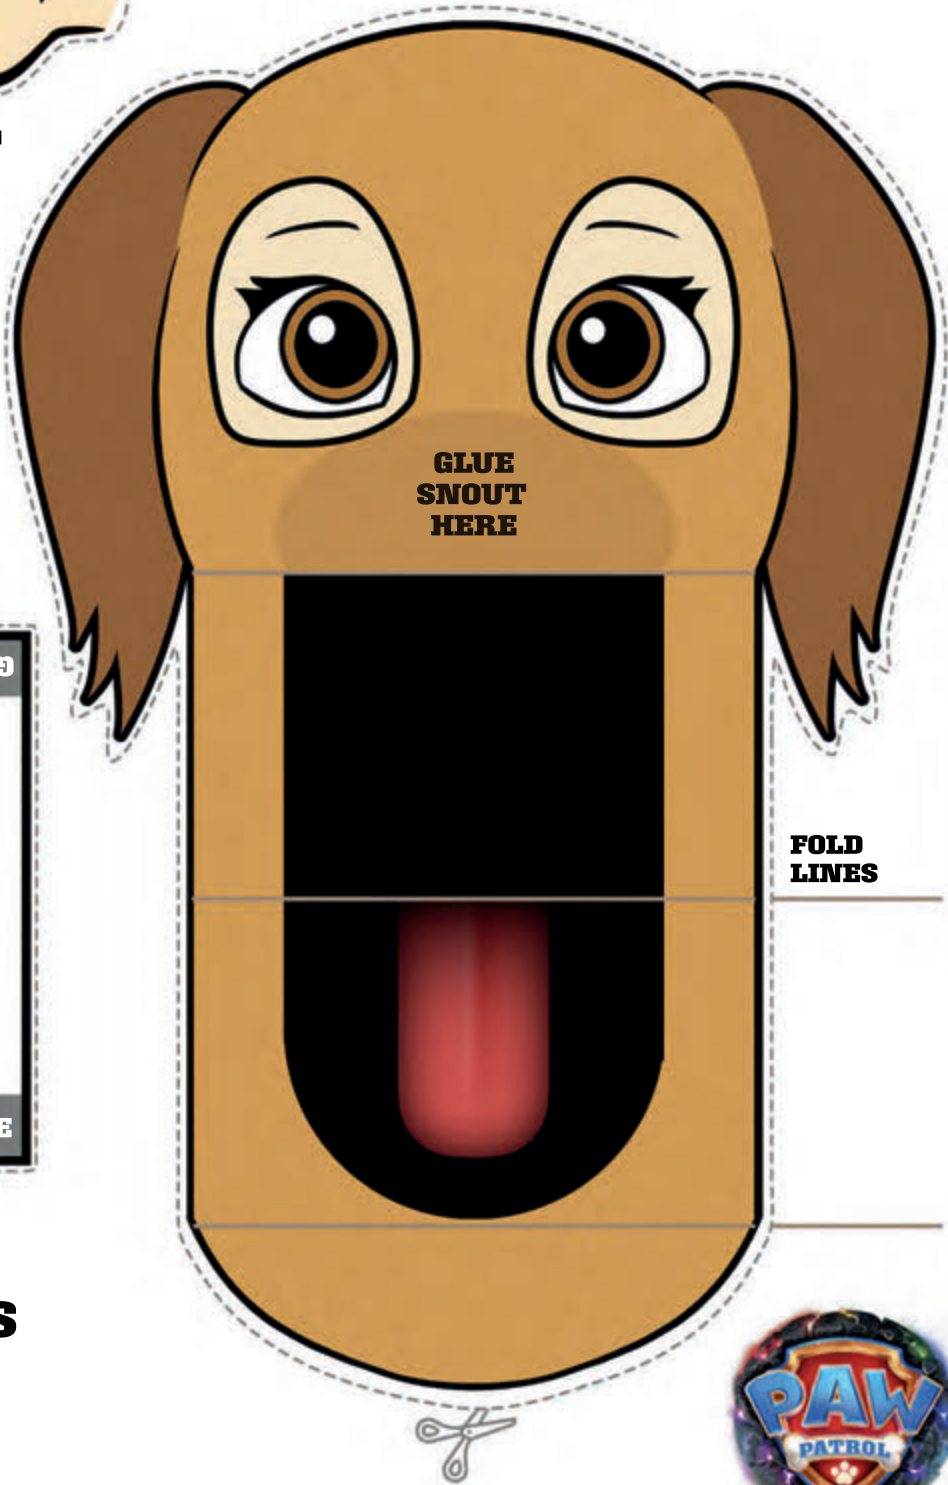

## **STEP 3:**

Using glue or tape, adhere the snout and body where indicated, and the puppet handles on the back of the face. Use double-sided tape for the mask to keep it removable.

**ONLY IN THEATRES  
SEPTEMBER 29**

**ONLY IN THEATRES  
SEPTEMBER 29**

**SNOUT**

**GLUE  
SNOUT  
HERE**

**FOLD  
LINES**

**PUPPET  
HANDLES**

**ONLY IN THEATRES  
SEPTEMBER 29**

**MASK**

**GLUE BOTTOM  
OF FACE HERE**

**BODY**

**ONLY IN THEATRES  
SEPTEMBER 29**

**SNOUT**

**GLUE  
SNOUT  
HERE**

**FOLD  
LINES**

**PUPPET  
HANDLES**

**ONLY IN THEATRES  
SEPTEMBER 29**

**MASK**