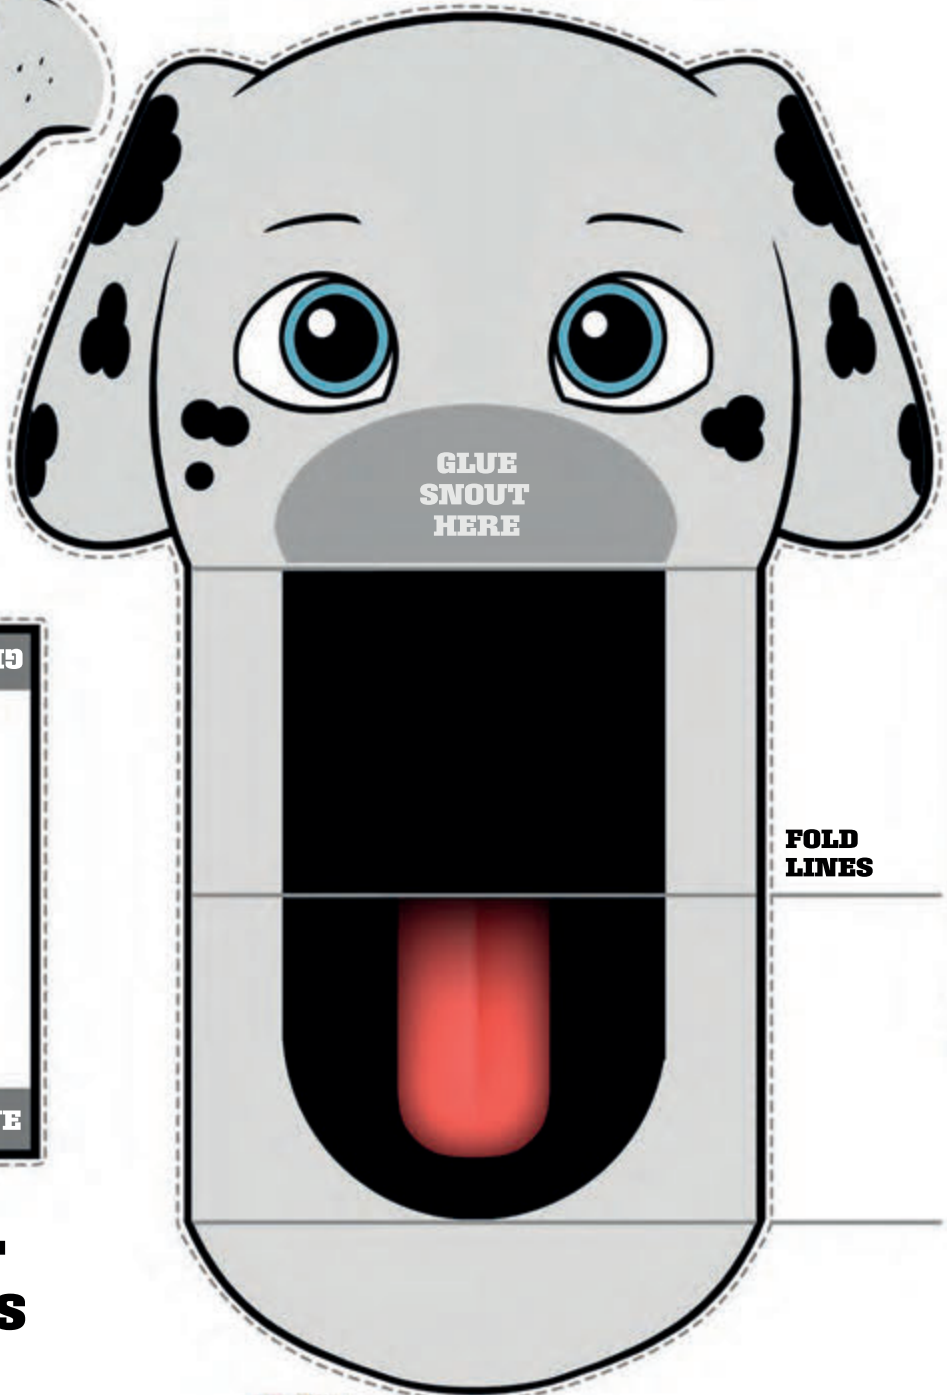

## **STEP 3:**

Using glue or tape, adhere the snout and body where indicated, and the puppet handles on the back of the face. Use double-sided tape for the mask to keep it removable.

**ONLY IN THEATRES  
SEPTEMBER 29**

**FOLD  
LINES**

**PUPPET  
HANDLES**

**ONLY IN THEATRES  
SEPTEMBER 29**

**MASK**

**GLUE BOTTOM  
OF FACE HERE**

**BODY**

**ONLY IN THEATRES  
SEPTEMBER 29**

**SNOUT**

GLUE  
SNOUT  
HERE

**FOLD  
LINES**

**PUPPET  
HANDLES**

**ONLY IN THEATRES  
SEPTEMBER 29**

**MASK**

**GLUE BOTTOM  
OF FACE HERE**

**BODY**

**ONLY IN THEATRES  
SEPTEMBER 29**