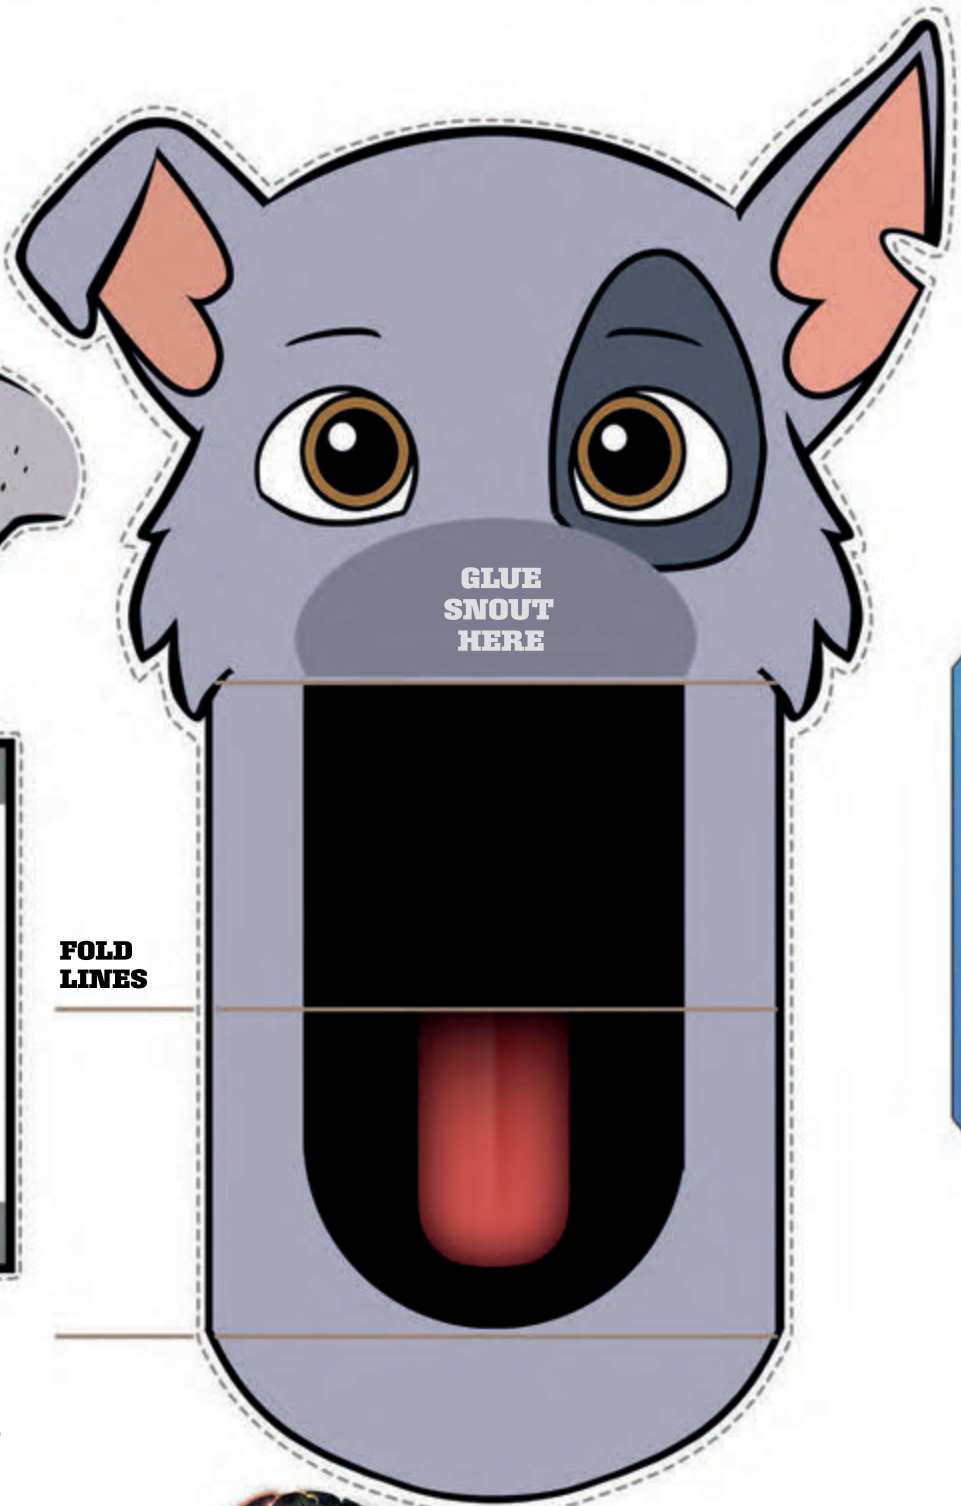

## **STEP 3:**

Using glue or tape, adhere the snout and body where indicated, and the puppet handles on the back of the face. Use double-sided tape for the mask to keep it removable.

**ONLY IN THEATRES  
SEPTEMBER 29**

**SNOUT**

**GLUE  
SNOUT  
HERE**

**FOLD  
LINES**

**PUPPET  
HANDLES**

**ONLY IN THEATRES  
SEPTEMBER 29**

**MASK**

**GLUE BOTTOM  
OF FACE HERE**

**BODY**

**ONLY IN THEATRES  
SEPTEMBER 29**

**SNOUT**

**GLUE  
SNOUT  
HERE**

**FOLD  
LINES**

**PUPPET  
HANDLES**

**ONLY IN THEATRES  
SEPTEMBER 29**

**MASK**

**GLUE BOTTOM  
OF FACE HERE**