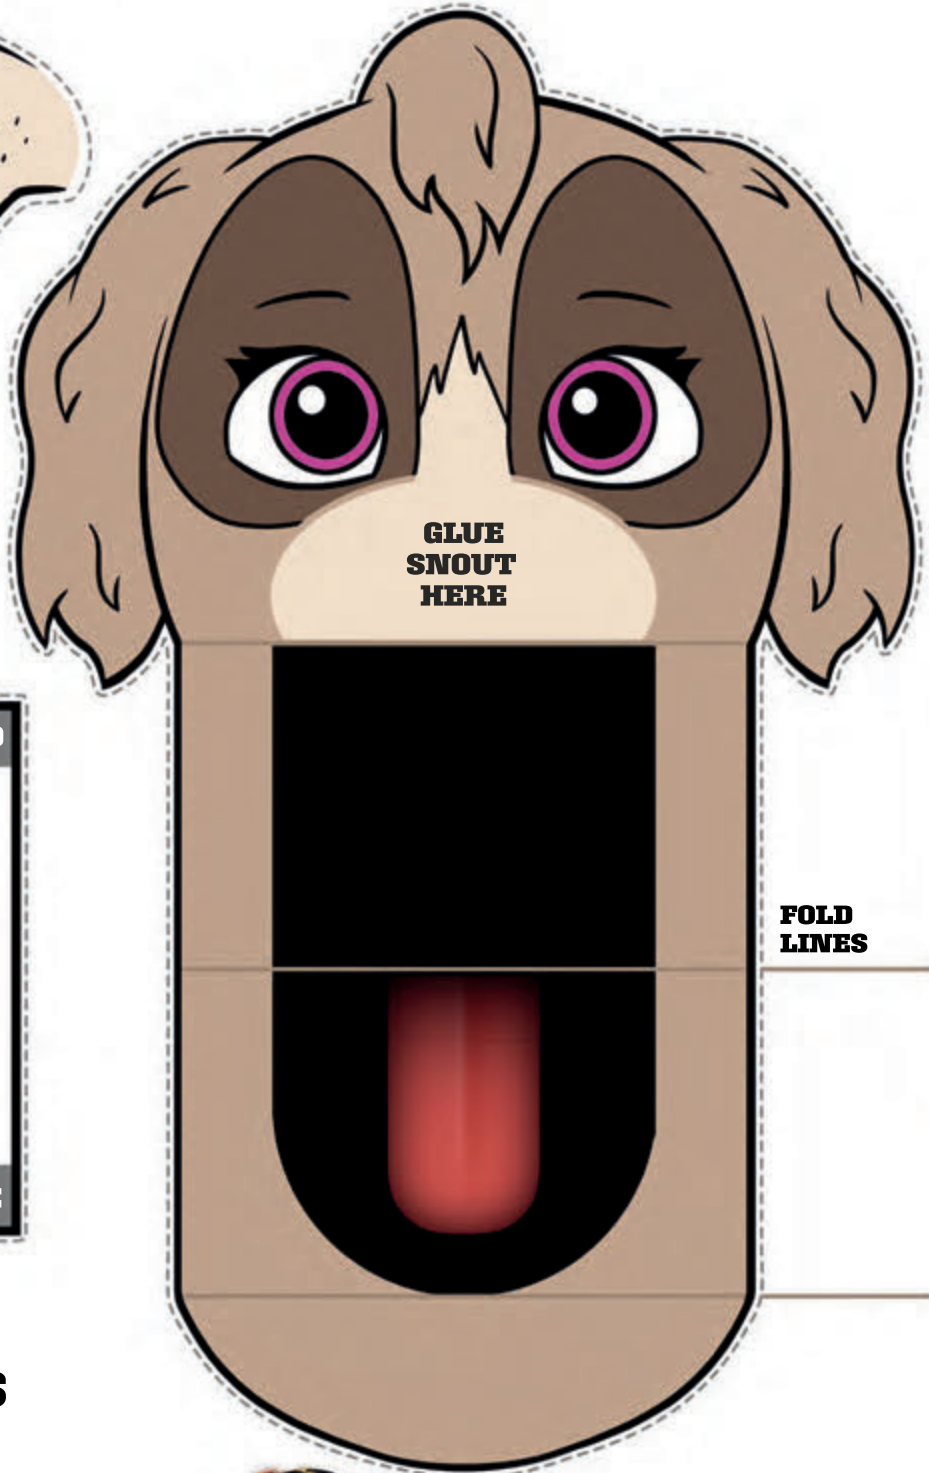

## **STEP 3:**

Using glue or tape, adhere the snout and body where indicated, and the puppet handles on the back of the face. Use double-sided tape for the mask to keep it removable.

**ONLY IN THEATRES  
SEPTEMBER 29**

# SNOUT

**FOLD LINES**

**GLUE  
SNOUT  
HERE**

# PUPPET HANDLES

**ONLY IN THEATRES  
SEPTEMBER 29**

**MASK**

**GLUE BOTTOM  
OF FACE HERE**

**BODY**

**ONLY IN THEATRES  
SEPTEMBER 29**

**SNOUT**

**GLUE  
SNOUT  
HERE**

**FOLD  
LINES**

**PUPPET  
HANDLES**

**ONLY IN THEATRES  
SEPTEMBER 29**

**MASK**

**GLUE BOTTOM  
OF FACE HERE**

**BODY**

**ONLY IN THEATRES  
SEPTEMBER 29**

**SNOUT**