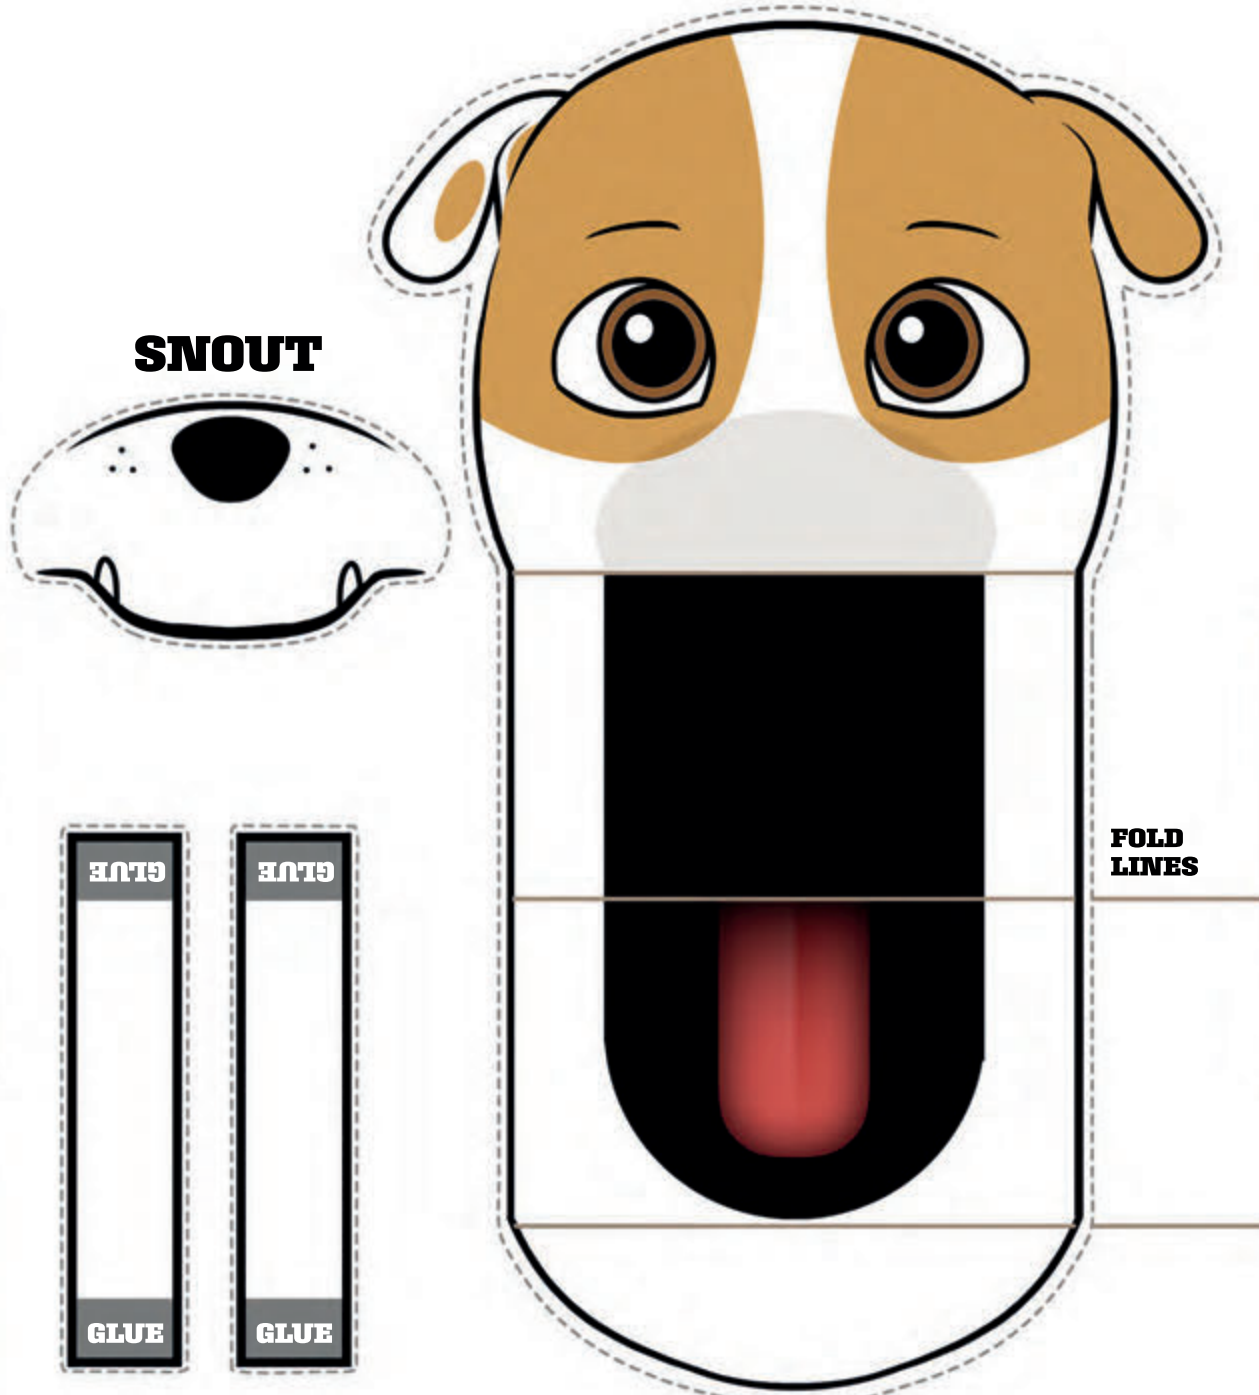

## **STEP 3:**

Using glue or tape, adhere the snout and body where indicated, and the puppet handles on the back of the face. Use double-sided tape for the mask to keep it removable.

**ONLY IN THEATRES  
SEPTEMBER 29**

**BODY**

**ONLY IN THEATRES  
SEPTEMBER 29**

**SNOUT**

**GLUE  
SNOUT  
HERE**

**FOLD  
LINES**

**PUPPET  
HANDLES**

**ONLY IN THEATRES  
SEPTEMBER 29**

**MASK**

**GLUE BOTTOM  
OF FACE HERE**

**BODY**

**ONLY IN THEATRES  
SEPTEMBER 29**

**SNOUT**

**FOLD LINES**

**PUPPET HANDLES**

**ONLY IN THEATRES  
SEPTEMBER 29**

**MASK**

**GLUE BOTTOM  
OF FACE HERE**

**BODY**

**ONLY IN THEATRES  
SEPTEMBER 29**